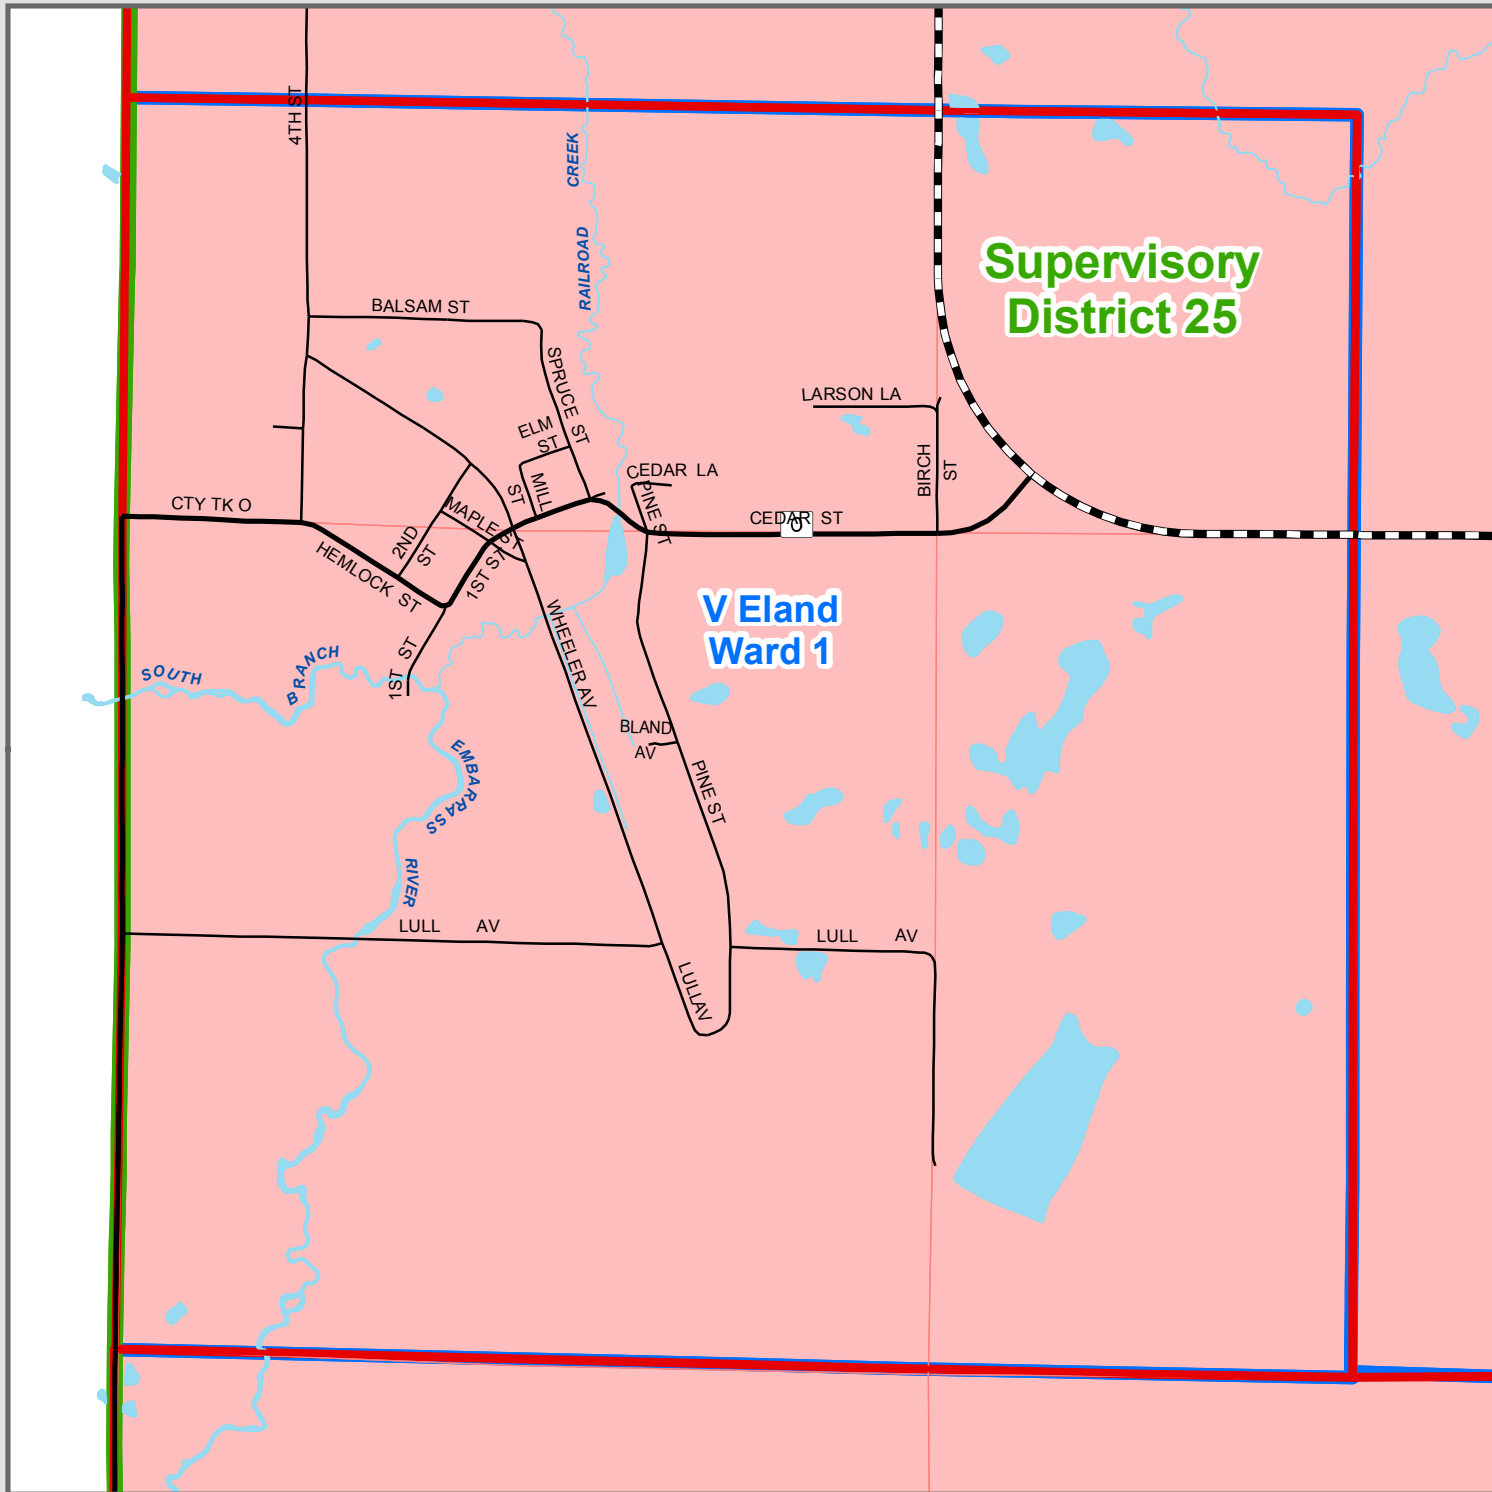

Village of Eland Supervisory Districts/Wards 2012-2022

Supervisory District 25

Ward Population
Ward 1 = 202

Supervisory Districts on this map were created by the Shawano County GIS Coordinator under direction from the Shawano County Redistricting Committee and the Shawano County Board. 2011 census data and programs used to create this map were provided by the Wisconsin Legislative Technology Bureau at the direction of the Wisconsin State Legislature.